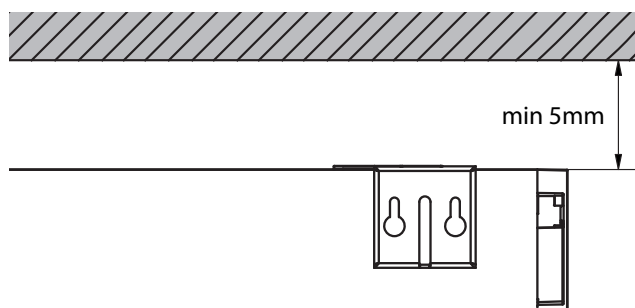

Profiles

3: Replaceable control gear
by a professional

NO: Skru av strømmen før montering.
DK: Sluk for strømmen inden montering.
SE: Stäng av strømmen innan montering.
EN: Turn off power before installing.
FR: Couper le courant avant l'installation.
NL: Stroom uitschakelen voor u het toestel installeert.
DE: Vor Installationsarbeiten den Strom abschalten.
FI: Sammuta virta ennen kytkemistä

NO: Kan kun installeres og vedlikeholdes av en registrert installasjonsvirksomhet.
DK: Må kun installeres og vedligeholdes af uddannet elektriker.
SE: Skall installeras och underhållas av behörig elektriker.
EN: Only to be installed and maintained by an authorized electrician.
FR: Doit être installé et maintenu par un électricien qualifié.
NL: Mag alleen geïnstalleerd en onderhouden worden door een bevoegde elektricien.
DE: Dieses Produkt darf nur durch autorisiertes Personal (z.B. Elektro-Installateur) angeschlossen, in Betrieb genommen und gewartet werden.
FI: Asentaa ja huoltaa saa vain valtuutettu sähköasentaja

Rev: 11.06.2024

NORWAY
SG Armaturen AS

Skytterheia 25
N-4790 Lillesand

Tel: +47 37 50 03 00
firmapost@sg-as.no
www.sg-as.no

SWEDEN
SG Armaturen AB
Tel: +46 31 81 71 10
info@sg-ab.se
www.sg-ab.se

FINLAND
SG Armaturen Oy
Tel: +358 02 07 30 39 60
info@sg-oy.fi
www.sg-oy.fi

DENMARK
SG Armaturen A/S
Tel: +45 70 70 72 13
info@sg-as.dk
www.sg-as.dk

UNITED KINGDOM
SG Lighting LTD
Tel: +47 37 50 03 00
info@sglighting.co.uk
www.sglighting.co.uk

FRANCE
SG Lighting SA/NV
Tel: +33(0) 4 94 93 00 00
info.france@sglighting.fr
www.sglighting.net

BENELUX
SG Lighting SA/NV
Tel: +32(0) 15 20 72 71
info.benelux@sglighting.net
www.sglighting.net

GERMANY
SG Leuchten GmbH
Tel: +49 40 23 99 44 59
info@sg-leuchten.de
www.sg-leuchten.de

INTERNATIONAL
SG Lighting Co Ltd.
Tel: +86 769 88 49 20 88
cindy@sgdgc.com
www.sg-as.com