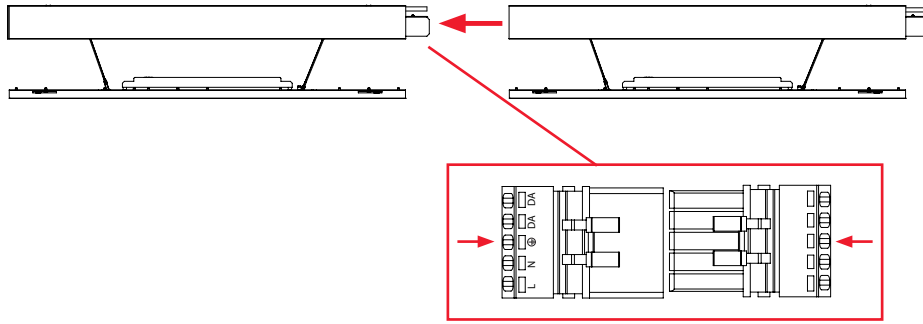

3

730 / 1010 / 1290

111

730 / 1010 / 1290

End

1

2

3

2

3