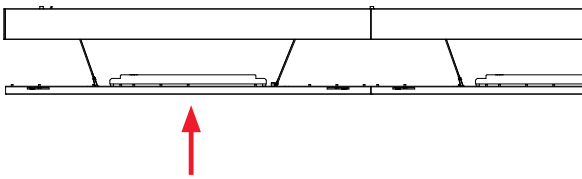

3

730 / 1010 / 1290

111

730 / 1010 / 1290

End

1

2

3

2

3