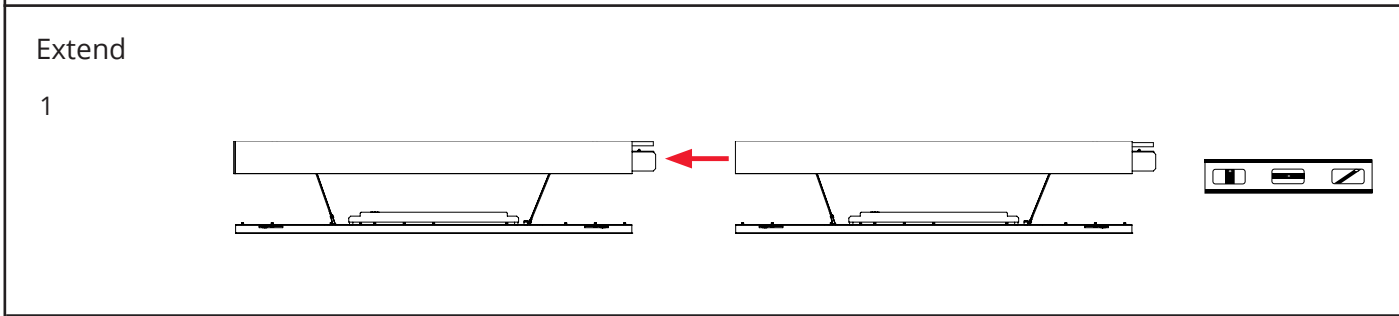

DALI			Push		
Brown	1	Lus (Live Unswitch)	Brown	1	Lus (Live Unswitch)
Black	2	DA (DALI)	Black	2	Ls (Live Switch)
Y/G	⊕	Earth	Y/G	⊕	Earth
Blue	N	Neutral	Blue	N	Neutral
Grey	3	DA (DALI)	Grey	3	Neutral