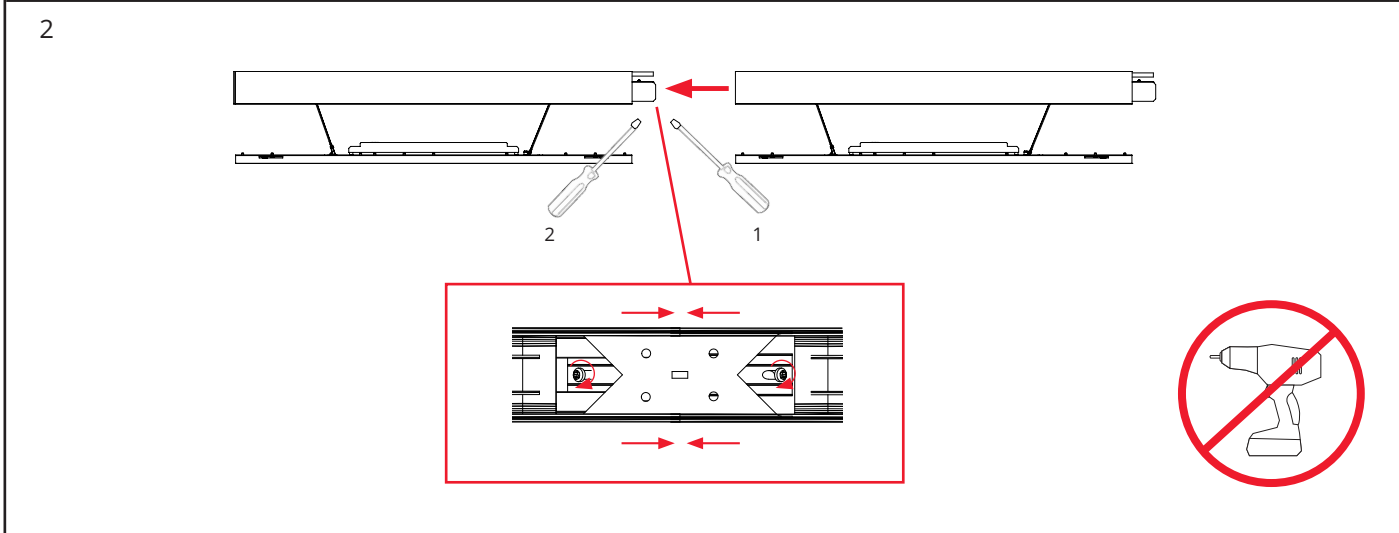

DALI			Push		
Brown	1	Lus (Live Unswitch)	Brown	1	Lus (Live Unswitch)
Black	2	DA (DALI)	Black	2	Ls (Live Switch)
Y/G	⊕	Earth	Y/G	⊕	Earth
Blue	N	Neutral	Blue	N	Neutral
Grey	3	DA (DALI)	Grey	3	Neutral