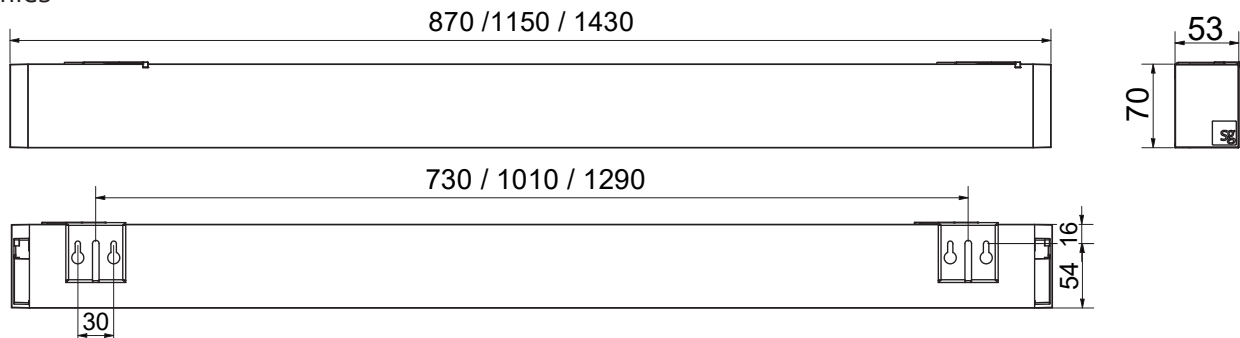

Profiles

3: Replaceable control gear
by a professional

NO: Skru av strømmen før montering.
DK: Sluk for strømmen inden montering.
SE: Stäng av strømmen innan montering.
EN: Turn off power before installing.
FR: Couper le courant avant l'installation.
NL: Stroom uitschakelen voor u het toestel installeert.
DE: Vor Installationsarbeiten den Strom abschalten.
FI: Sammuta virta ennen kytkemistä

NO: Kan kun installeres og vedlikeholdes av en registrert installasjonsvirksomhet.
DK: Må kun installeres og vedligeholdes af uddannet elektriker.
SE: Skall installeras och underhållas av behörig elektriker.
EN: Only to be installed and maintained by an authorized electrician.
FR: Doit être installé et maintenu par un électricien qualifié.
NL: Mag alleen geïnstalleerd en onderhouden worden door een bevoegde elektricien.
DE: Dieses Produkt darf nur durch autorisiertes Personal (z.B. Elektro-Installateur) angeschlossen, in Betrieb genommen und gewartet werden.
FI: Asentaa ja huoltaa saa vain valtuutettu sähköasentaja

Rev: 11.06.2024

NORWAY
SG Armaturen AS

Skytterheia 25
N-4790 Lillesand

Tel: +47 37 50 03 00
firmapost@sg-as.no
www.sg-as.no

SWEDEN
SG Armaturen AB
Tel: +46 31 81 71 10
info@sg-ab.se
www.sg-ab.se

FINLAND
SG Armaturen Oy
Tel: +358 02 07 30 39 60
info@sg-oy.fi
www.sg-oy.fi

DENMARK
SG Armaturen A/S
Tel: +45 70 70 72 13
info@sg-as.dk
www.sg-as.dk

UNITED KINGDOM
SG Lighting LTD
Tel: +47 37 50 03 00
info@sglighting.co.uk
www.sglighting.co.uk

FRANCE
SG Lighting SA/NV
Tel: +33(0) 4 94 93 00 00
info.france@sglighting.fr
www.sglighting.net

BENELUX
SG Lighting SA/NV
Tel: +32(0) 15 20 72 71
info.benelux@sglighting.net
www.sglighting.net

GERMANY
SG Leuchten GmbH
Tel: +49 40 23 99 44 59
info@sg-leuchten.de
www.sg-leuchten.de

INTERNATIONAL
SG Lighting Co Ltd.
Tel: +86 769 88 49 20 88
cindy@sgdgc.com
www.sg-as.com